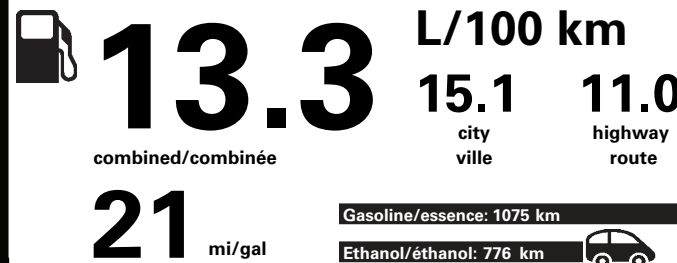

Fuel Consumption / Consommation de carburant

Annual fuel COST
for an annual distance of 20,000 km, and an average fuel price of $1.02 per litre

$ 2 713

Coût annuel en carburant

pour une distance annuelle de 20 000 km, et un prix moyen du carburant de 1,02 $ par litre

Standard pickup trucks range from /
Les camionnettes ordinaires font entre
9.5 - 16.3 L_e/100 km

L_e is gasoline litre equivalent
L_e signifie litre équivalent d'essence

Carbon Dioxide Rating / Indice de dioxyde de carbone

Tailpipe emissions only / Émissions du tuyau d'échappement seulement

Smog Rating / Indice de Smog

Estimates are based on Government of Canada approved criteria and testing methods. Vehicle's actual fuel consumption will vary.

Estimations établies selon des méthodes d'essai et des critères approuvés par le gouvernement du Canada. La consommation de carburant réelle du véhicule variera.

For more information visit

vehicles.nrcan.gc.ca

Pour plus d'information visitez

vehicules.nrcan.gc.ca

**U.S. GOVERNMENT SAFETY RATINGS
COTES DE SÉCURITÉ DU GOUVERNEMENT AMÉRICAIN**

Overall Vehicle Score / Cote globale du véhicule	★★★★★
Frontal Crash / Collision frontale	★★★★★
Side Crash / Collision latérale	★★★★★
Rollover / Capotage	★★★★

Star ratings range from 1 to 5 stars (★★★★★), with 5 being the highest. Les cotes varient de 1 à 5 étoiles (★★★★★), 5 étant la cote la plus élevée.

Source: U.S. National Highway Traffic Safety Administration
For more information / Pour de plus amples renseignements
www.safercar.gov

1FTEW1E56KFB37541