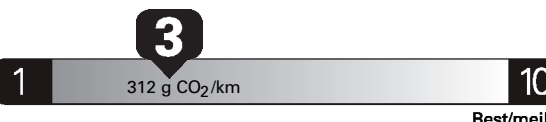

Carbon Dioxide Rating / Indice de dioxyde de carbone

Tailpipe emissions only / Émissions du tuyau d'échappement seulement